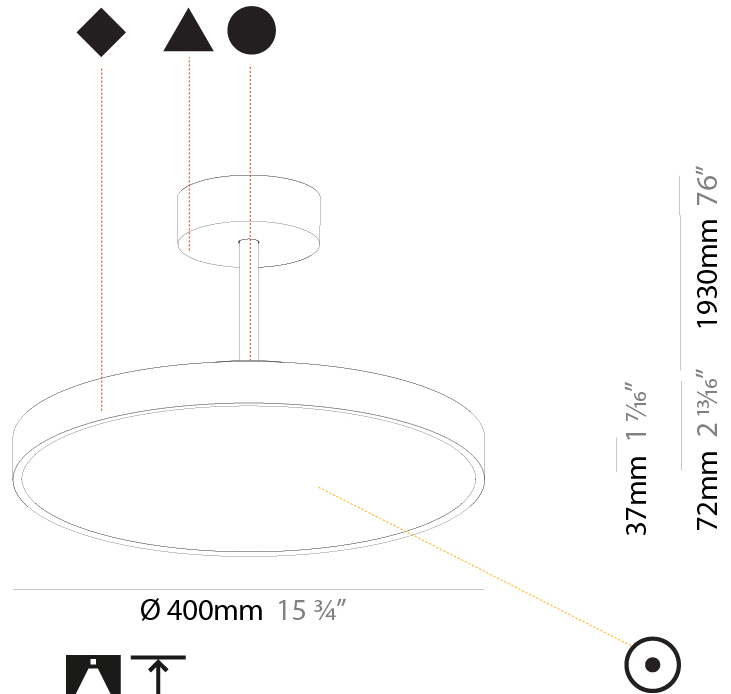

GENERAL

Series: Sign Diva Tube
Subseries: Sign Diva Tube
Brand: Prolicht
Division: Architectural
Mounting Type: Suspension
Mounting Location: Ceiling
Subcategory: Pendant

PHYSICAL

Shape: Round
Diameter (mm): 400
Diameter (in): 15 3/4
Height (mm): 72
Height (in): 2 13/16
Max. Overall Height (mm): 2002
Max. Overall Height (in): 78 13/16
Light Distribution: Direct
Weight (kg): 2.888
Weight (lbs): 6.366
Diffuser: PMMA - Opal / Micro-Prism / Sparkling Secret / Vintage Industrial
Fixture Finish: SSR / BKV / CWI / CRY / HAB / UFT / ITA / RUA / FTG / MYG / LOD / PUS / FRO / FUP / KIA / POP / BLS / SPG / MEY / GOH / GUM / CHC / COM / ABZ / JAG / OBR / MOS / ROR
Fixture Material: Extruded Aluminum / Steel

ELECTRICAL

Lamp Type: LED (Zhaga Standard)
Input Wattage (W): 17
Total Output Wattage (W): 16
Dimming: Tri-Mode (Non-Dimming and Phase Dimming (120Vac only) and 0-10V Dimming)
Driver Included: Yes
Driver Location: Integrated
Driver Type: Constant Current - Universal
Driver Class: Class 2
Input Voltage (V): 120 - 277
Constant Current (MA): 500

LED

Color Temperature (*K): 2700 / 3000 / 3500 / 4000
Max. Delivered Lumen (lm): 1807 / 1943 / 1951 / 1991
Nominal Lumen (lm): 2250 / 2450 / 2430 / 2480
CRI: >90 CRI
Lamp Life (hrs): 50000

OPTICAL

RATINGS AND CERTIFICATIONS

Certified By: Certified for North American Standards
IP rating: IP20